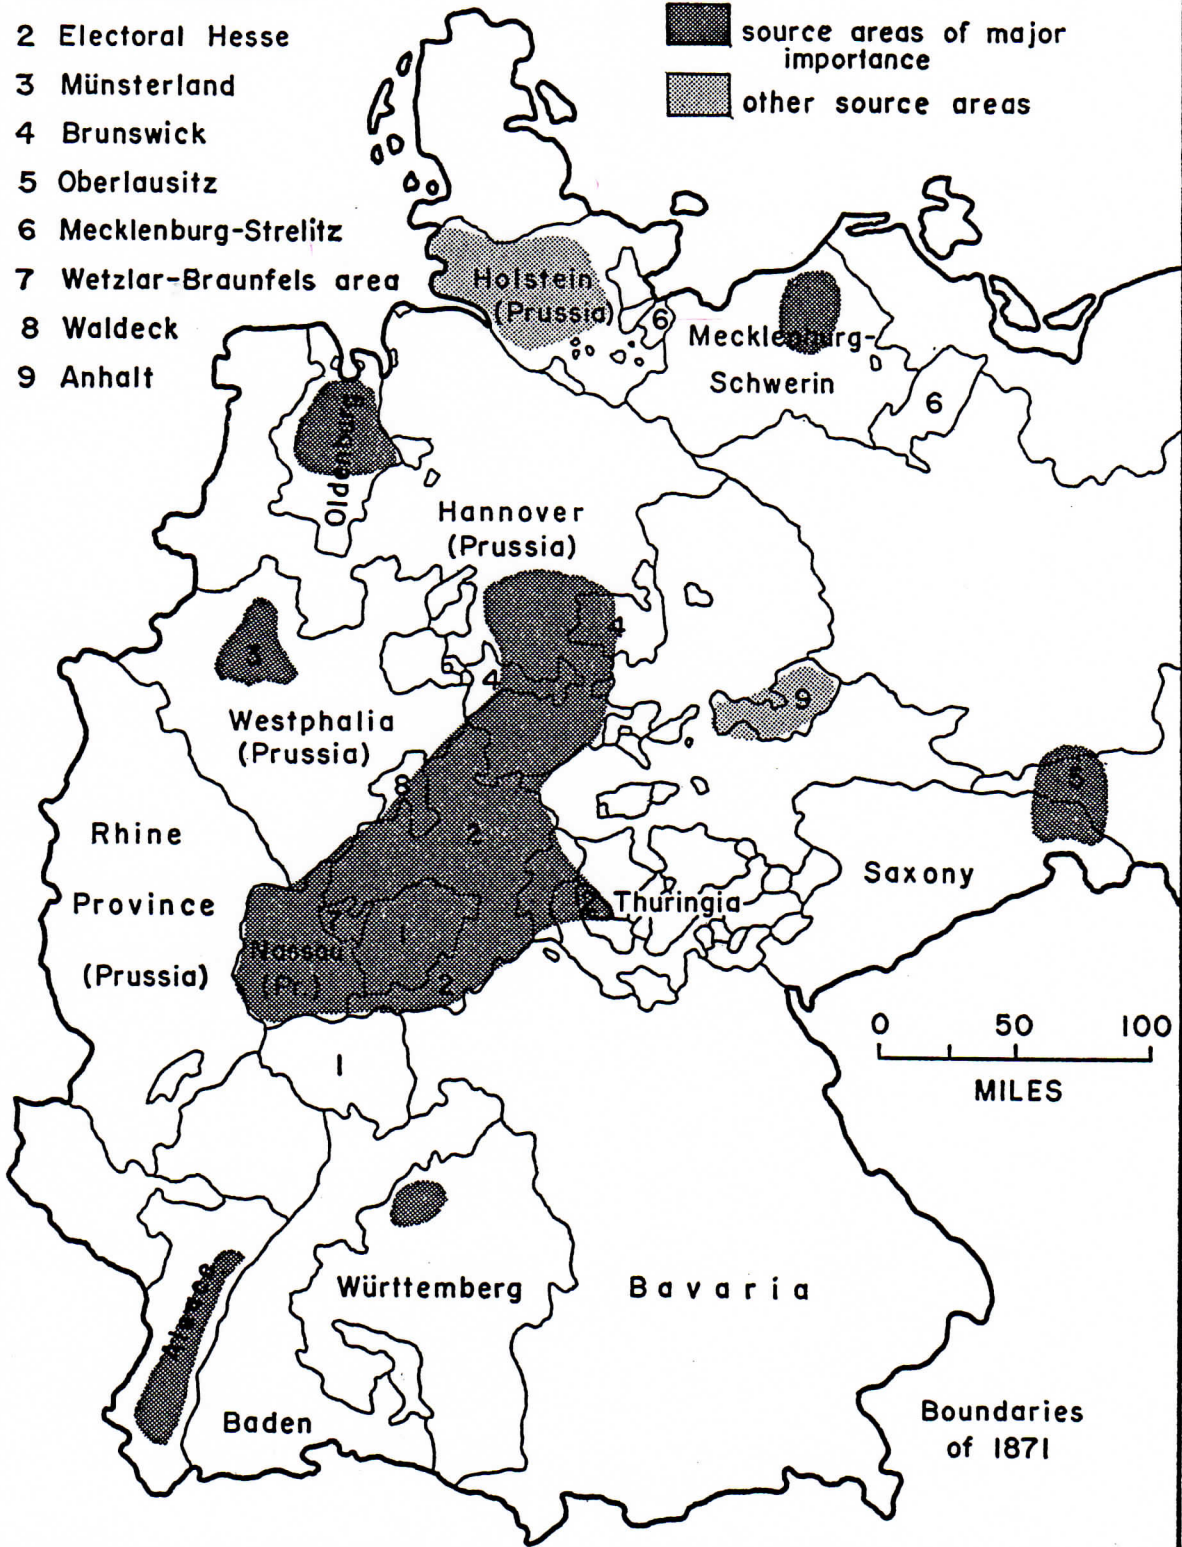

AREAS OF ORIGIN OF THE GERMAN SETTLERS IN TEXAS

1 Hesse-Darmstadt

2 Electoral Hesse

3 Münsterland

4 Brunswick

5 Oberlausitz

6 Mecklenburg-Strelitz

7 Wetzlar-Braunfels area

8 Waldeck

9 Anhalt

 source areas of major importance
 other source areas

FROM "GERMAN SEED IN TEXAS SOIL, IMMIGRANT FARMERS IN NINETEENTH-CENTURY TEXAS" BY TERRY G. JORDAN